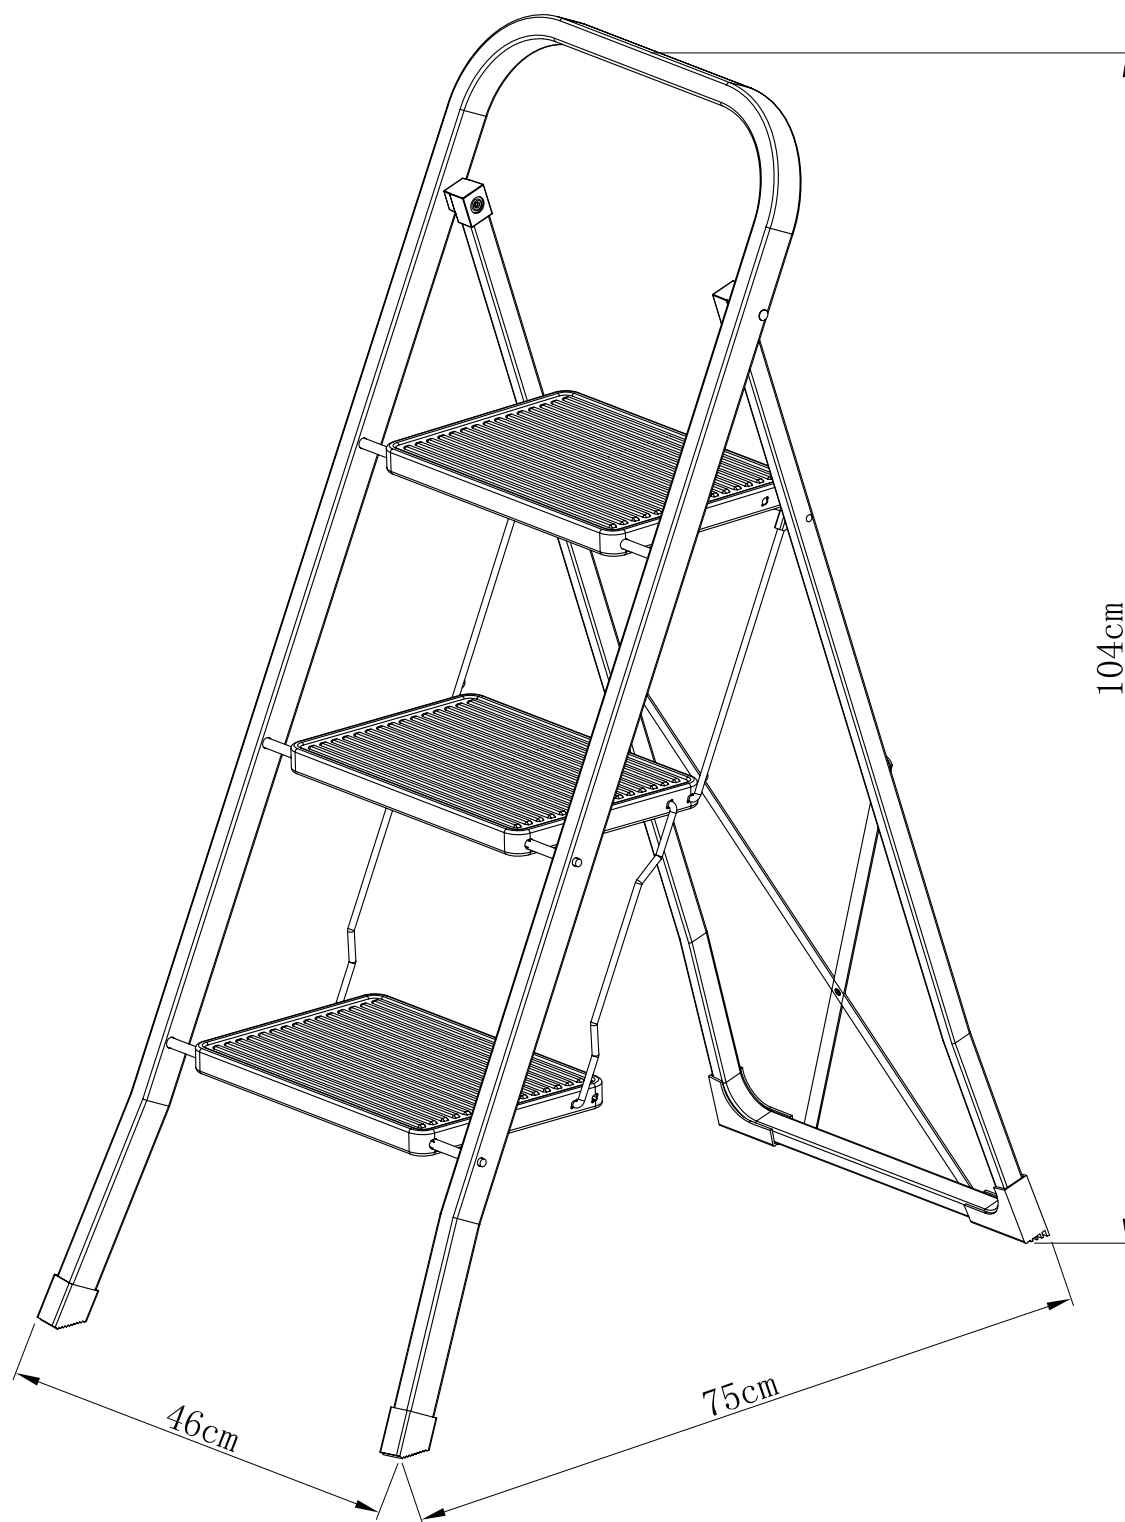

WR2030GS

Carico massimo 150 kg
Maximum load 150 kg
Charge maximum 150 kg